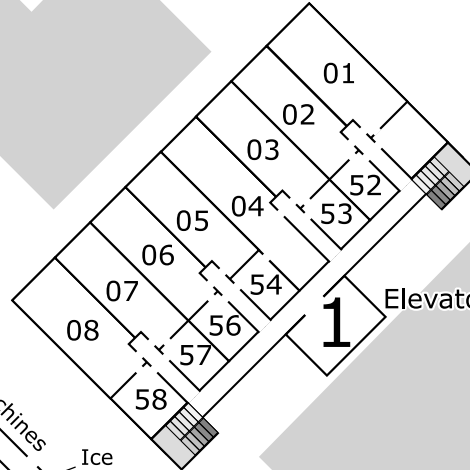

2

Elevator

1

Elevator

ADA Parking

ADA Parking

Beach Access

South Hemlock Street

4

Elevator

Basement of Building 4

Fitness Center,
Vending Machines, Laundry
Hours: 8:00am-10:00pm

Pet Relief Area

Recycling

*Room numbers are 3 digits.
First digit is the floor number.

Pool Hours: