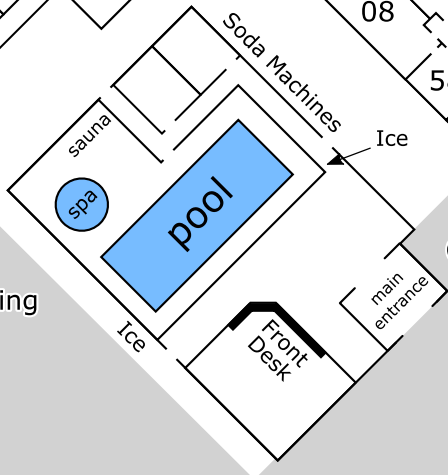

2

Elevator

1

Elevator

ADA Parking

ADA Parking

Beach Access

South Hemlock Street

4

Elevator

Basement of Building 4

Fitness Center,
Vending Machines, Laundry
Hours: 8:00am-10:00pm

Pet Relief Area

Recycling

*Room numbers are 3 digits.
First digit is the floor number.

Pool Hours: