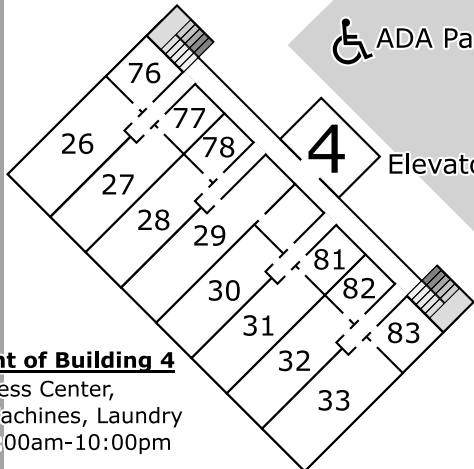

2

Elevator

1

Elevator

ADA Parking

ADA Parking

Beach Access

South Hemlock Street

4

Elevator

Basement of Building 4

Fitness Center,
Vending Machines, Laundry
Hours: 8:00am-10:00pm

Pet Relief Area

Recycling

*Room numbers are 3 digits.
First digit is the floor number.

Pool Hours: